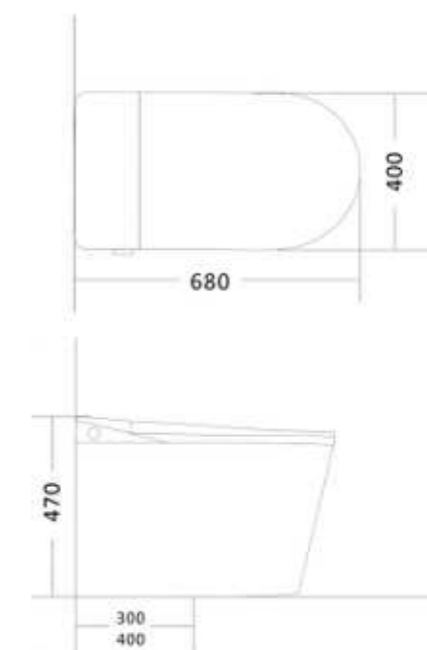

Built-in water tank available for option	AI voice control	Splashing Foam Shield	Dual remote controls	UV sterilization	Automatic opening	Foot touch open lid/seat	Foot touch flushing	Smart flush (Water saving)
Basic version: B/BW						●	●	●
High version: C/CW				●	●	●	●	●
Top version: D/DW	●	●	●	●	●	●	●	●
Same Functions	Hip cleaning Female cleaning Spray wand self-cleaning Water pressure adjustment Nozzle position adjustment Mobile cleaning Massage cleaning Water heated instantly Warm air drying Foot touch flushing		Power-off flush Off-seated flush Decorated light Water temperature adjustment Seat temperature adjustment Air temperature adjustment Night lighting Leakage protection Seat induction Seat heating			Wetted toilet inside wall Intelligent remote control Child cleaning Double filtration IPX4 Waterproof HD screen display Flame retardant material In-built aromatherapy Multi function knob