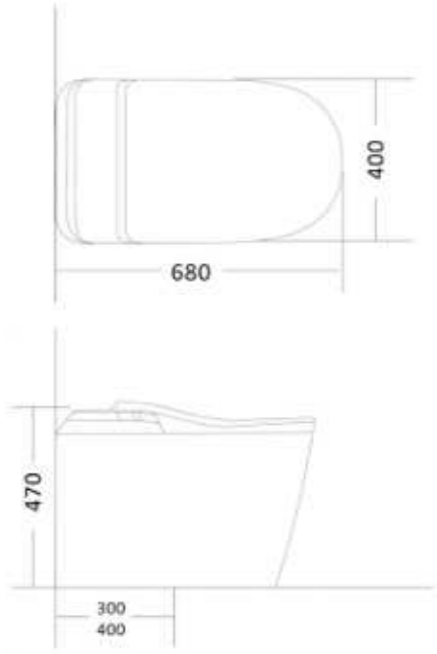

Built-in water tank available for option	AI voice control	Splashing Foam Shield	Dual remote controls	UV sterilization	Automatic opening	Foot touch open lid/seat	Foot touch flushing	Smart flush (Water saving)
Basic version: B/BW							●	●
High version: C/CW				●	●	●	●	●
Top version: D/DW	●	●	●	●	●	●	●	●

Same Functions	- Same Functions - Hip cleaning - Female cleaning - Spray wand self-cleaning - Water pressure adjustment - Nozzle position adjustment - Mobile cleaning - Massage cleaning - Water heated instantly - Warm air drying - Foot touch flushing	- Power-off flush - Off-seated flush - Decorated light - Water temperature adjustment - Seat temperature adjustment - Air temperature adjustment - Night lighting - Leakage protection - Seat induction - Seat heating	- Wetted toilet inside wall - Intelligent remote control - Child cleaning - Double filtration - IPX4 Waterproof - HD screen display - Flame retardant material - In-built aromatherapy - Side buttons