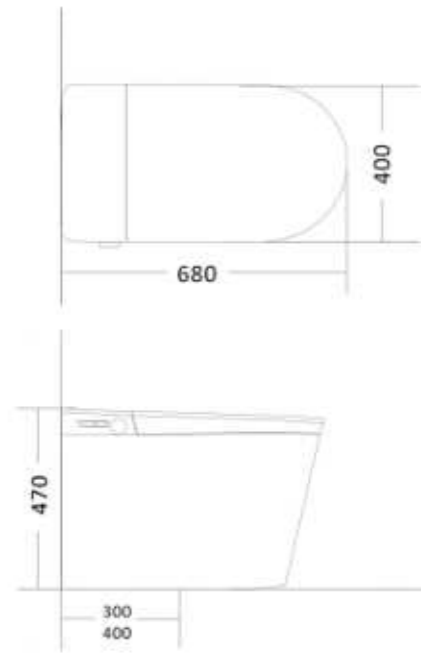

LF716

Smart Toilet

Color: White or Grey
 Size: 680x400x470mm
 S-trap: 300/400mm
 P-trap: 180mm
 Voltage: 110V~/220V~
 Heating Type: Instant Heated
 In-built tank if need

Automatic sensing

Warm air drying

Water purification filtration