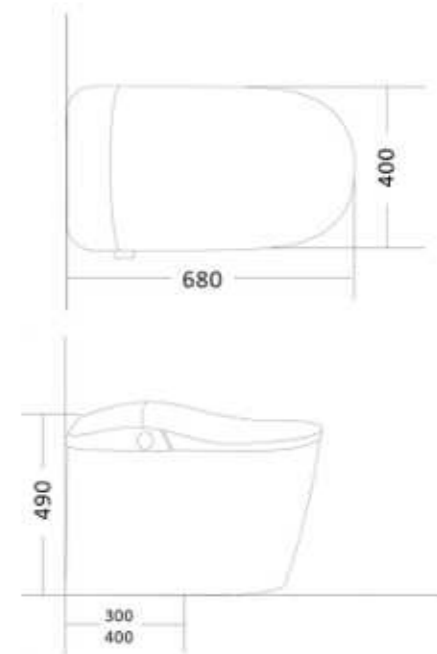

Built-in water tank available for option	AI voice control	Splashing Foam Shield	Dual remote controls	UV sterilization	Automatic opening	Foot touch open lid/seat	Foot touch flushing	Dual user memory	Smart flush (Water saving)
Basic version: B/BW							●	●	●
High version: C/CW				●	●	●	●	●	●
Top version: D/DW	●	●	●	●	●	●	●	●	●

Same Functions	Basic/High/Top	Basic/High/Top	Basic/High/Top
Hip cleaning	Power-off flush	Wetted toilet inside wall	
Female cleaning	Off-seated flush	Intelligent remote control	
Spray wand self-cleaning	Decorated light	Child cleaning	
Water pressure adjustment	Water temperature adjustment	Double filtration	
Nozzle position adjustment	Seat temperature adjustment	IPX4 Waterproof	
Mobile cleaning	Air temperature adjustment	HD screen display	
Massage cleaning	Night lighting	Flame retardant material	
Water heated instantly	Leakage protection	In-built aromatherapy	
Warm air drying	Seat induction	Multi function knob with side buttons	
Foot touch flushing	Seat heating