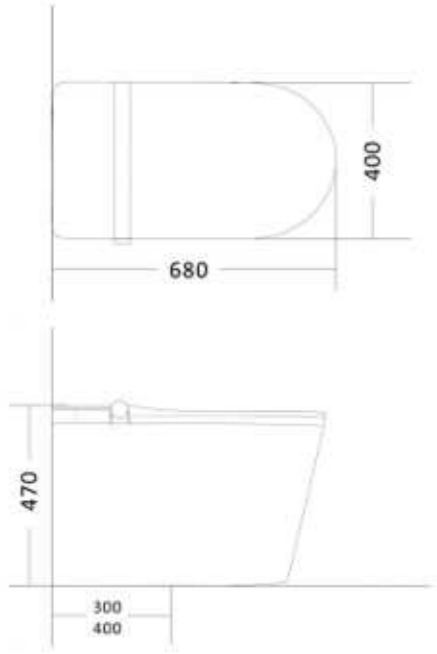

Built-in water tank available for option	AI voice control	Splashing Foam Shield	Dual remote controls	UV sterilization	Automatic opening	Foot touch open lid/seat	Foot touch flushing	Smart flush (Water saving)
Basic version:B/BW							●	●
High version:C/CW				●	●	●	●	●
Top version:D/DW	●	●	●	●	●	●	●	●

Same Functions	Basic version:B/BW	High version:C/CW	Top version:D/DW
Hip cleaning			
Female cleaning			
Spray wand self-cleaning			
Water pressure adjustment			
Nozzle position adjustment			
Mobile cleaning			
Massage cleaning			
Water heated instantly			
Warm air drying			
Foot touch flushing			
Power-off flush			
Off-seated flush			
Decorated light			
Water temperature adjustment			
Seat temperature adjustment			
Air temperature adjustment			
Night lighting			
Leakage protection			
Seat induction			
Seat heating			
Wetted toilet inside wall			
Intelligent remote control			
Child cleaning			
Double filtration			
IPX4 Waterproof			
HD screen display			
Flame retardant material			
In-built aromatherapy			
Multi function knob