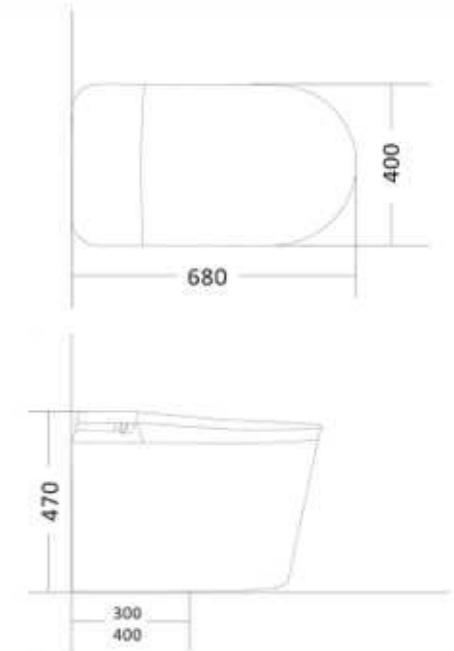

LF712

Smart Toilet

Color: White
 Size: 680x400x470mm
 S-trap: 300/400mm
 P-trap: 180mm
 Voltage: 110V~/220V~
 Heating Type: Instant Heated
 In-built tank if need

Induction flushing

Bubble splash proof

Built in aromatherapy