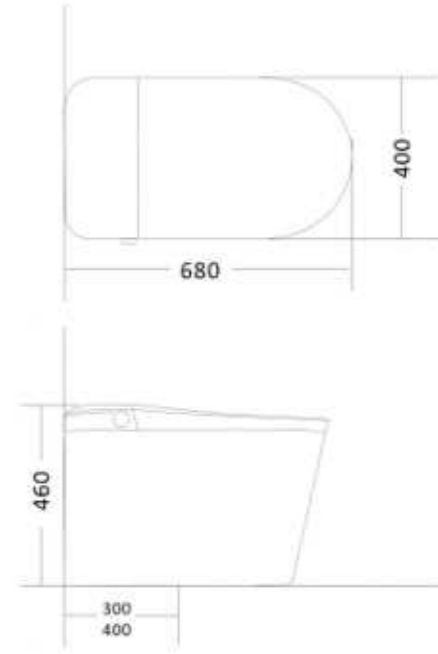

Built-in water tank available for option	AI voice control	Splashing Foam Shield	Dual remote controls	UV sterilization	Automatic opening	Foot touch open lid/seat	Foot touch flushing	Smart flush (Water saving)
Basic version: B/BW						●	●	●
High version: C/CW				●	●	●	●	●
Top version: D/DW	●	●	●	●	●	●	●	●

Same Functions	Functions	Functions
Hip cleaning Female cleaning Spray wand self-cleaning Water pressure adjustment Nozzle position adjustment Mobile cleaning Massage cleaning Water heated instantly Warm air drying Foot touch flushing	Power-off flush Off-seated flush Decorated light Water temperature adjustment Seat temperature adjustment Air temperature adjustment Night lighting Leakage protection Seat induction Seat heating	Wetted toilet inside wall Intelligent remote control Child cleaning Double filtration IPX4 Waterproof HD screen display Flame retardant material In-built aromatherapy Multi function knob